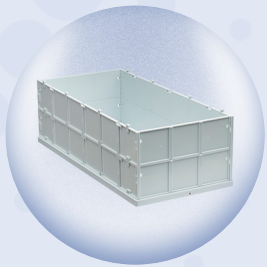

Optional Add-Ons

Scales

Automatically sense the number of items taken or returned to streamline restocking and improve inventory accuracy.